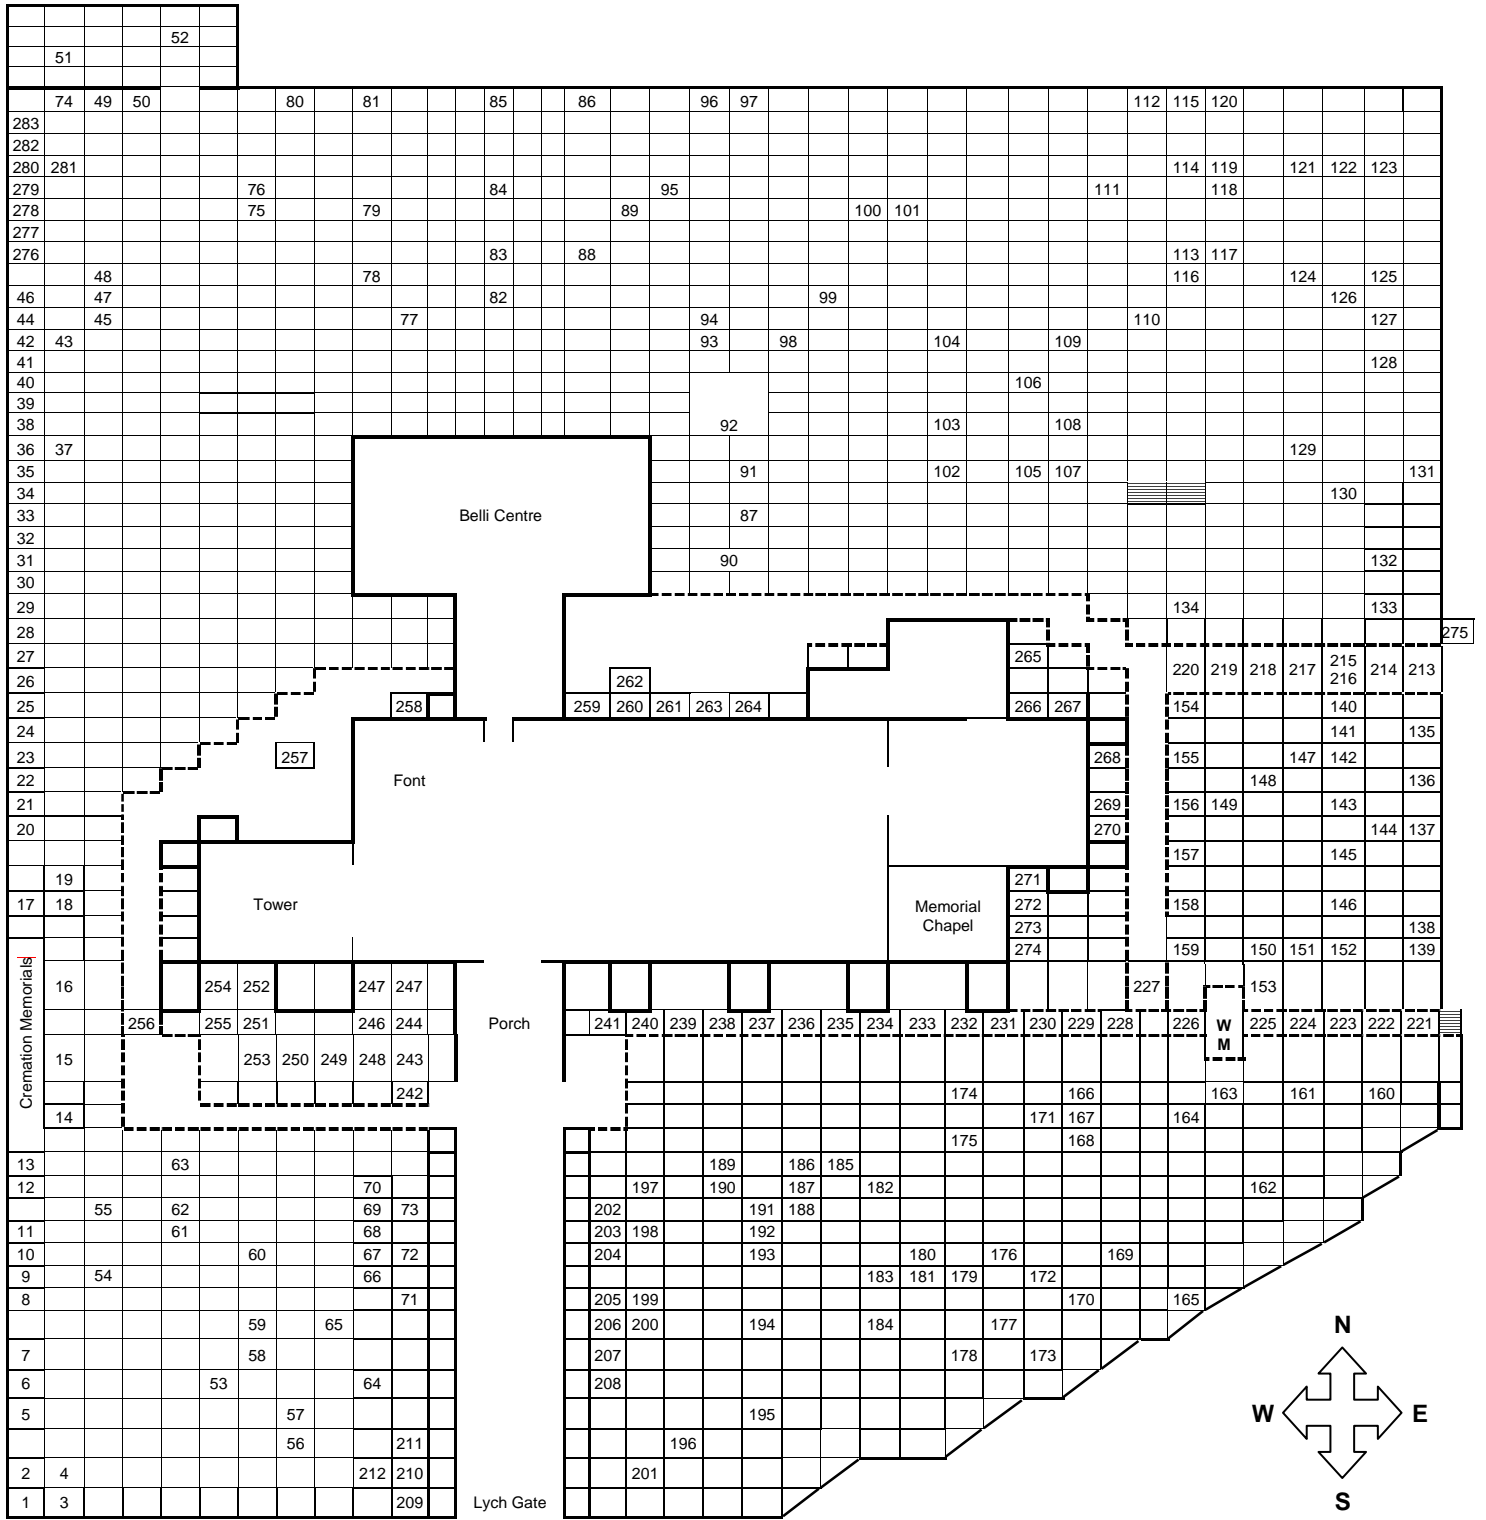

St Peter's, South Weald – Map of Churchyard Headstones (not to scale)

W = War Memorial
M = Memorial