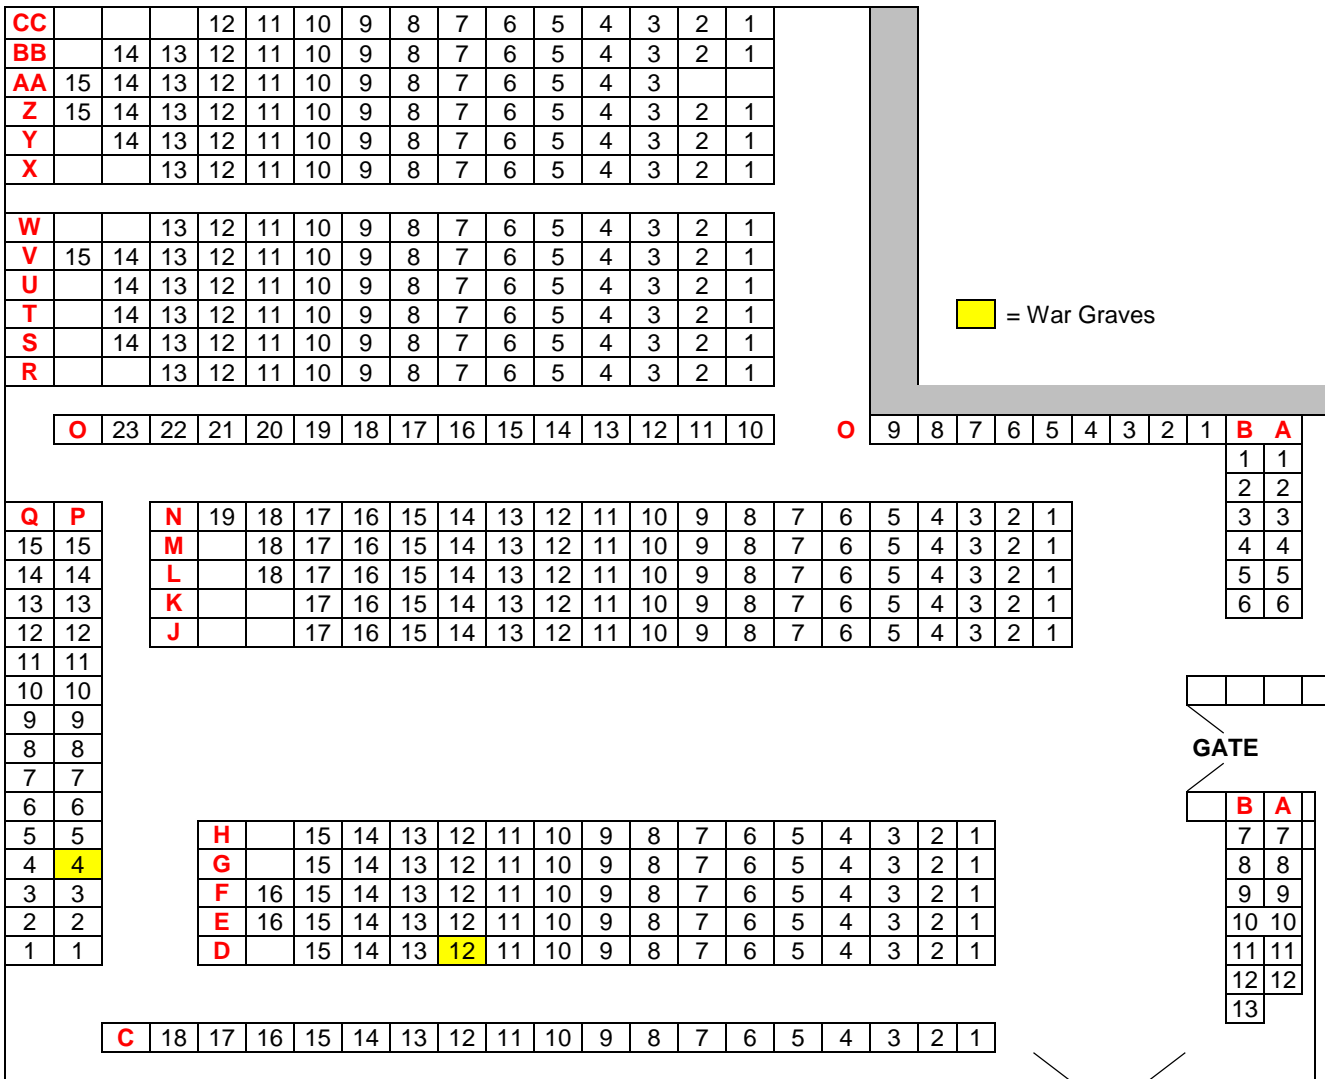

EAST EXTENSION GRAVEYARD – NOT TO SCALE

New plots here – not shown on website